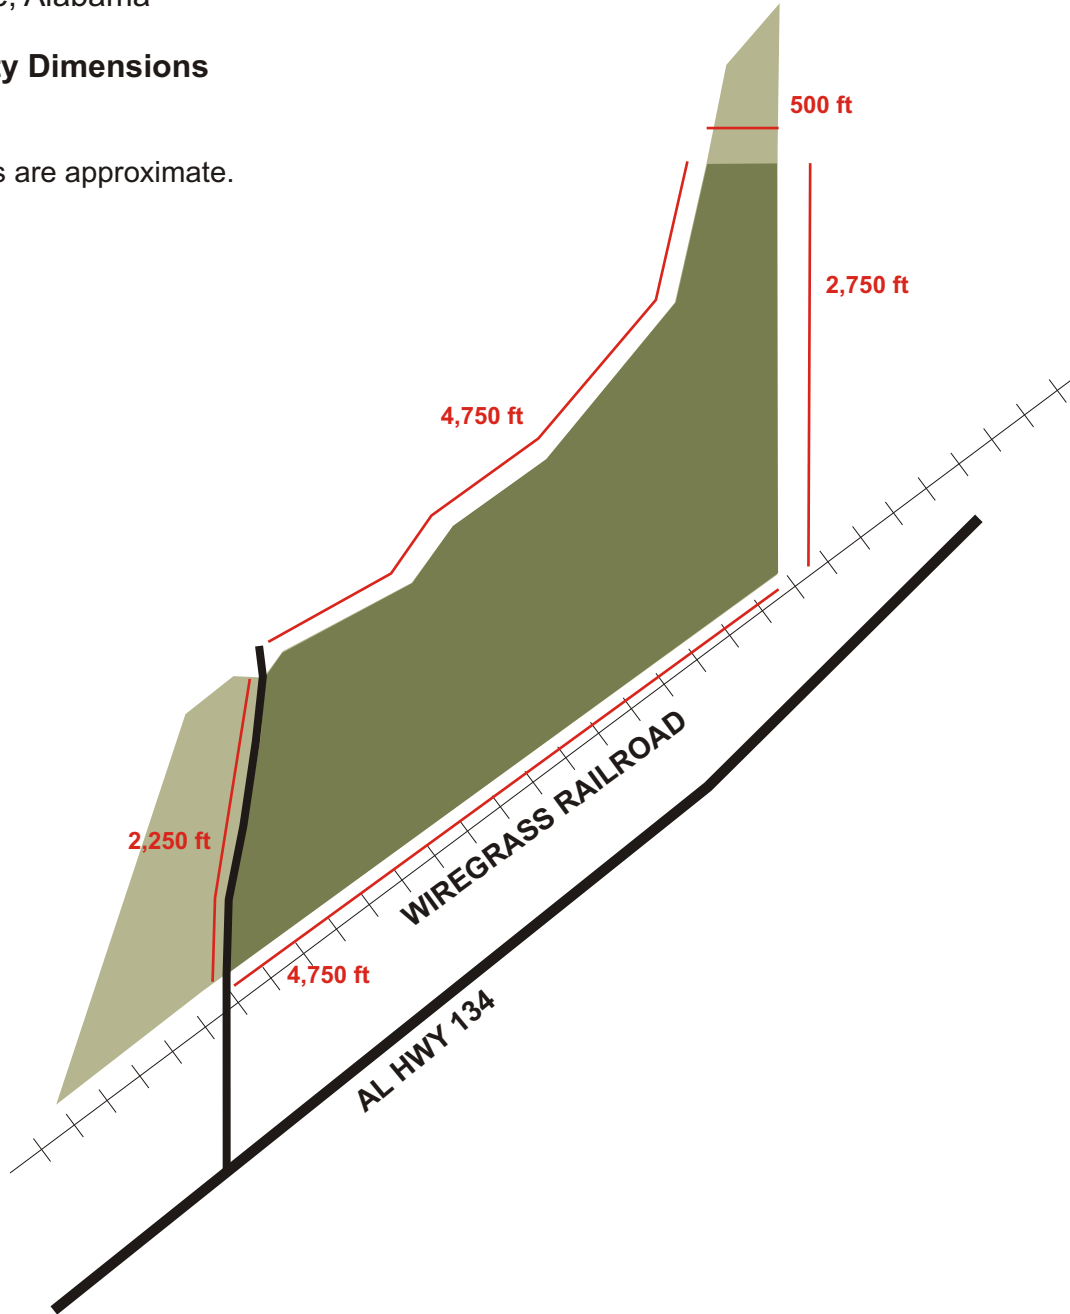

# Available Site

Dale County  
Alabama

## Daleville Site

**203 Acres**

Hanchey Field Road  
Daleville, Alabama

## Property Dimensions

Numbers are approximate.

Interested parties should perform a thorough inspection of the advertised property and the information contained herein. No warranties whatsoever are made.